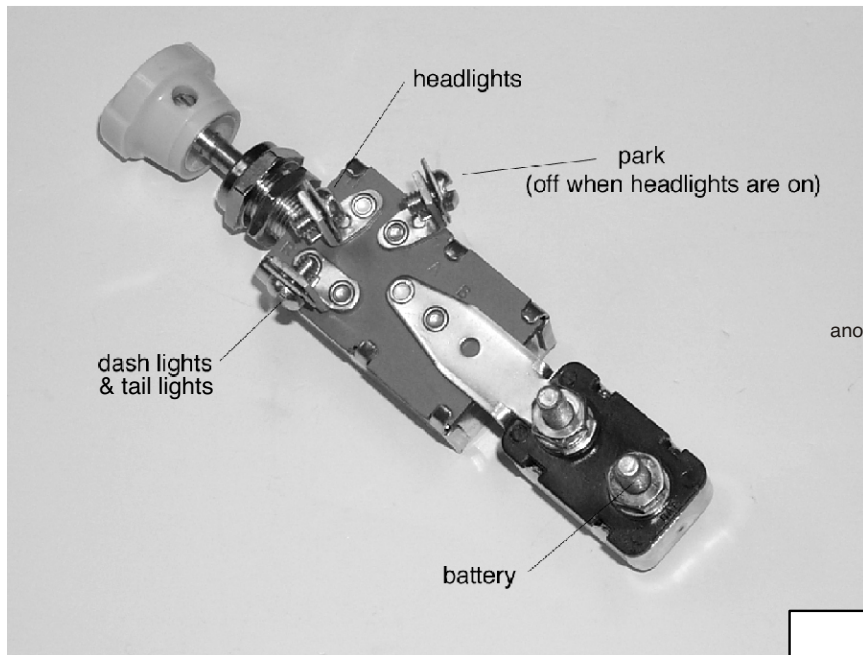

another wiring product by...

**American  
Autowire**

We Make Wiring Easy!!

150 Heller Pl #17 W Bellmawr, NJ 08031 856-933-9301

**500359**

**HEADLIGHT SWITCH  
3 position 7/16" w/30 amp breaker**

92965288 instruction sheet Rev 1.0 2/25/03